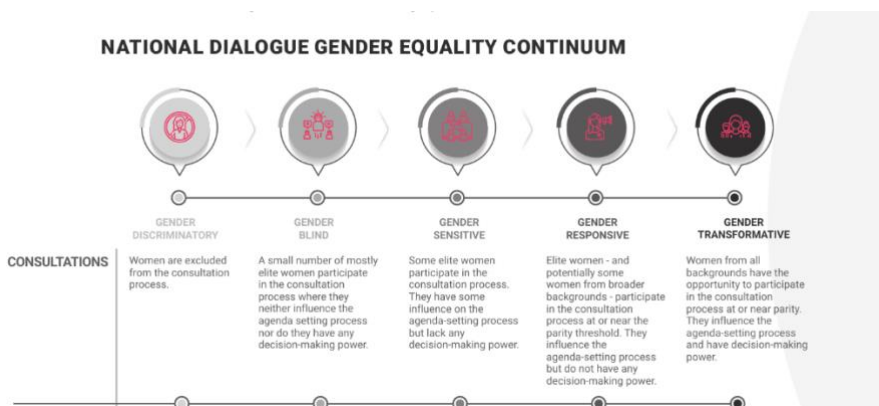

THE GENDER CONTINUUM

INTRODUCTION

The continuum provides a spectrum of how gender can be addressed in national dialogues, ranging from harmful to transformative approaches. This allows for a critical assessment of where a particular dialogue stands and what needs to be improved.

WHEN AND HOW TO USE THE GENDER CONTINUUM

As a tool it can assist us in understanding and analysing the different ways gender can be incorporated into the work we are doing. As an assessment tool it helps us understand where our present practices fall along the continuum.

TOOL